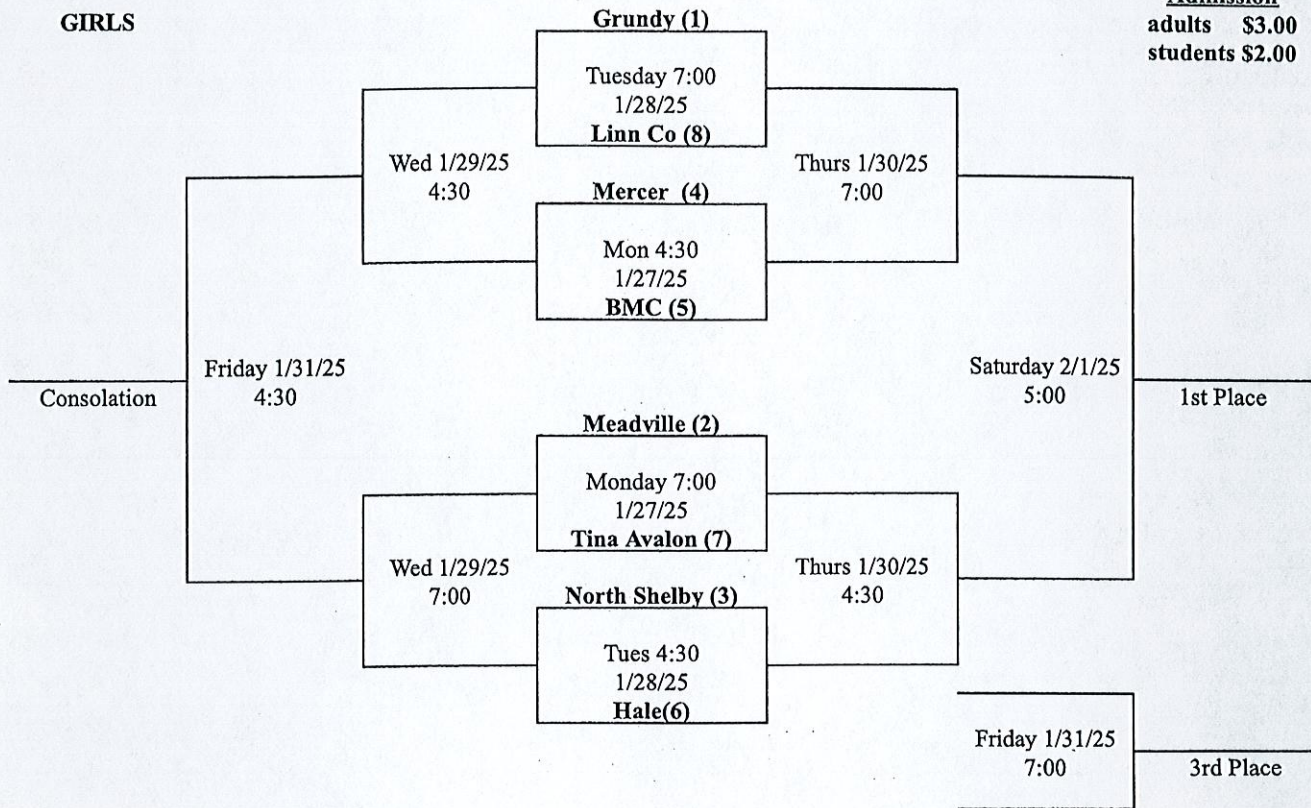

Meadville Invitational

Jan 27-Feb 1 2025

Admission
adults \$3.00
students \$2.00

GIRLS

BOYS